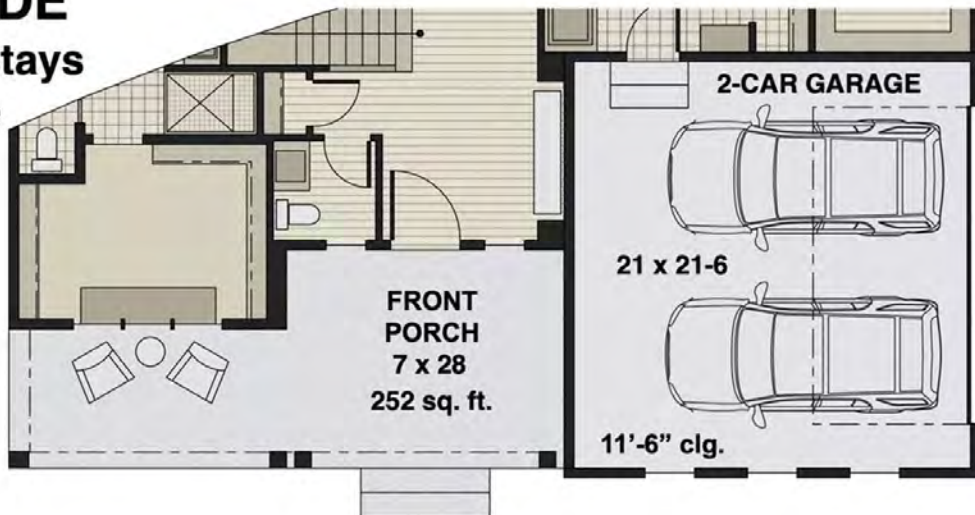

FIRST FLO

2,011 sq. ft.

SECOND FLOOR

1,135 sq. ft. (Plus Bonus 277 sq. ft.)

2-CAR SIDE

Bonus room stays
same size

436 sq. ft.

3-CAR FRONT
Bonus room stays same size
Overall house width becomes 61'-0"
670 sq. ft.

3-CAR SIDE

Overall house length
becomes 78'-6"

651 sq. ft.