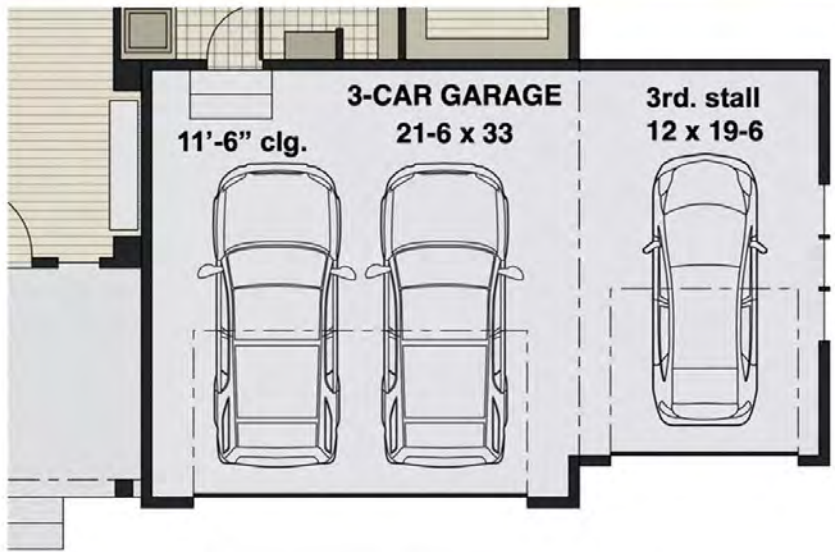

FIRST FLO

2,011 sq. ft.

SECOND FLOOR

1,135 sq. ft. (Plus Bonus 277 sq. ft.)

2-CAR SIDE

Bonus room stays
same size

436 sq. ft.

3-CAR FRONT
Bonus room stays same size
Overall house width becomes 61'-0"
670 sq. ft.

3-CAR SIDE

Overall house length
becomes 78'-6"

651 sq. ft.